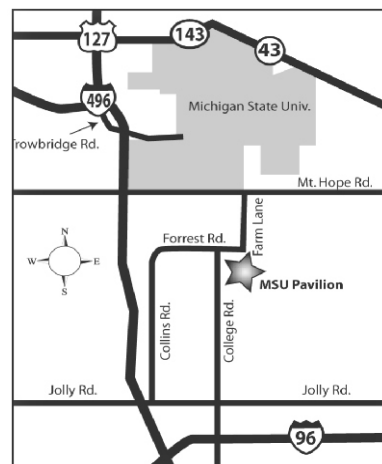

ADDRESS OF GROUNDS

The MSU Pavilion is located at the corner of Mt. Hope Rd. & Farm Lane. 4301 Farm Lane Rd., E. Lansing, MI 48824

SHOW OFFICE PHONE NUMBER 517-432-0665

after September 9th at 11:00 a.m.

The MSU Pavilion is a smoke free environment. We ask that you respect this and smoke outside the Pavilion.